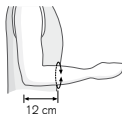

## 50S5 Malleo Sensa

Side	Size	Circumference above the ankle (cm)
left/right	XS	17 - 19
left/right	S	19 - 21
left/right	M	21 - 23
left/right	L	23 - 25
left/right	XL	25 - 27
left/right	XXL	27 - 29

Colours: 0= beige; 1=grey

## 50K15 Genu Sensa

Size	D circumf. (cm)	F circumf. (cm)	F V-MAX circumf. (cm)
XXS	25 - 28	35 - 38	-
XS	28 - 31	38 - 41	-
S	31 - 34	41 - 44	-
M	34 - 37	44 - 47	47 - 50
L	37 - 40	47 - 50	50 - 53
XL	40 - 43	50 - 53	53 - 56
XXL	43 - 46	53 - 56	56 - 59

## 50R10 Lumbo Sensa 50R11 Lumbo Sensa, women

Size	Body circumference in cm (approx. 2 cm above the iliac crest)
XS	70 - 80
S	80 - 90
M	90 - 100
L	100 - 110
XL	110 - 120
XXL	120 - 130

Colours: 0=beige; 1=grey  
50R10 Lumbo Sensa (straight style)  
50R11 Lumbo Sensa, women (waisted style)

## 50P13 Manu Sensa

Side	Size	Wrist circumference (cm)
left/right	XS	14 - 15
left/right	S	15 - 16
left/right	M	16 - 17
left/right	L	17 - 18
left/right	XL	18 - 19
left/right	XXL	19 - 20

Colours: 0=beige; 1=grey