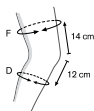

## 50S5 Malleo Sensa

Side	Size	Circumference above the ankle (cm)
left/right	XS	17 - 19
left/right	S	19 - 21
left/right	M	21 - 23
left/right	L	23 - 25
left/right	XL	25 - 27
left/right	XXL	27 - 29

Colours: 0= beige; 1=grey

## 50K15 Genu Sensa

Size	D circumf. (cm)	F circumf. (cm)	F V-MAX circumf. (cm)
XXS	25 - 28	35 - 38	-
XS	28 - 31	38 - 41	-
S	31 - 34	41 - 44	-
M	34 - 37	44 - 47	47 - 50
L	37 - 40	47 - 50	50 - 53
XL	40 - 43	50 - 53	53 - 56
XXL	43 - 46	53 - 56	56 - 59

## 50A7 Epi Sensa

Size	Forearm circumference (cm)
XXS	17 - 19
XS	19 - 21
S	21 - 23
M	23 - 25
L	25 - 27
XL	27 - 29
XXL	29 - 31

Colours: 0=beige; 1=grey  
Can be worn either on the left or on the right elbow

## 50P13 Manu Sensa

Side	Size	Wrist circumference (cm)
left/right	XS	14 - 15
left/right	S	15 - 16
left/right	M	16 - 17
left/right	L	17 - 18
left/right	XL	18 - 19
left/right	XXL	19 - 20

Colours: 0=beige; 1=grey