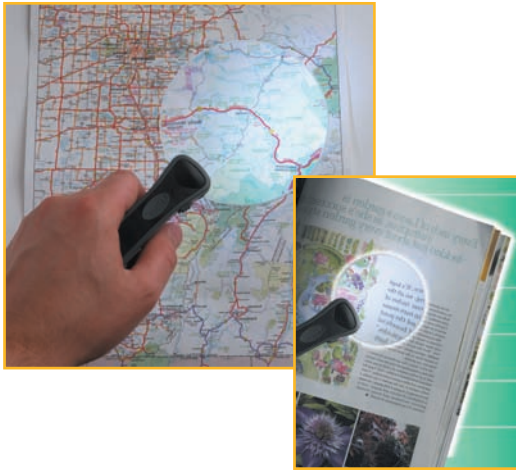

### RIMLESS MAGNIFIER WITH LED LIGHT

RTL1164 2x Magnifier Lens, 3/cs

RTL1162 3x Magnifier Lens, 3/cs